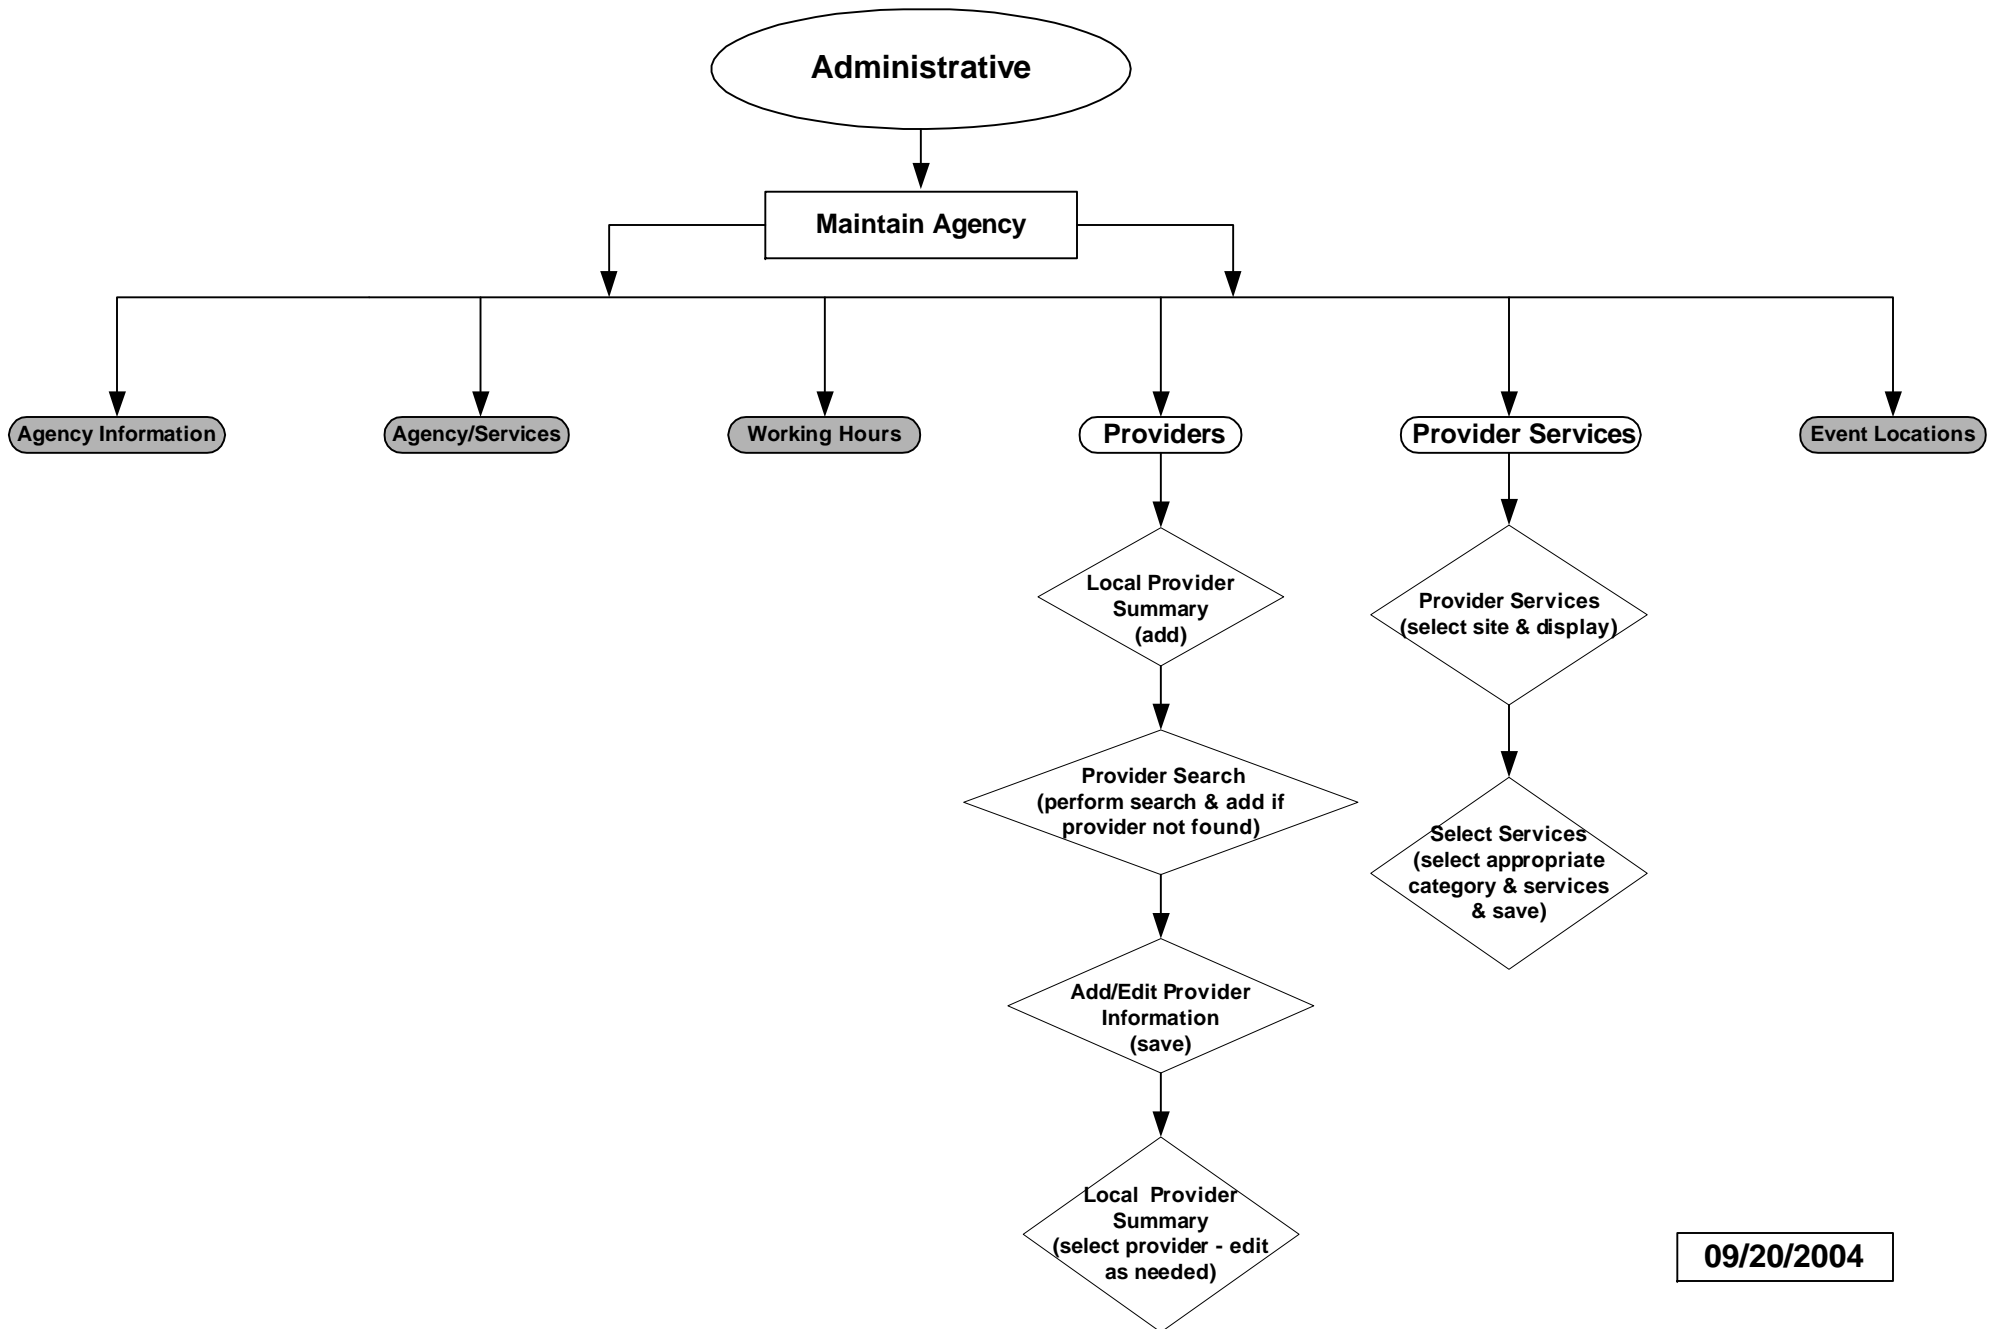

eCornerstone Teen REACH DRAFT Flow
Agency Administration
Service Provider Set Up

TR2

09/20/2004